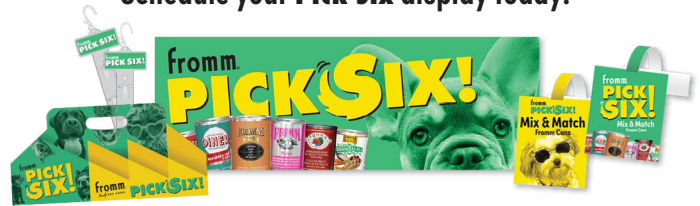

fromm® PICK SIX!

TAKE IT TO THE HOUSE! DISPLAY KIT

Help your customers carry home a winning selection of first round picks!
Schedule your Pick Six display today!

EACH PICK SIX DISPLAY KIT INCLUDES

- 24 SIX PACK CAN CARRIERS
INCLUDES CLIP STRIP® MERCHANDISERS
- 2 SHELF DANGLERS
- 1 DOUBLE-SIDED SHELF HEADER